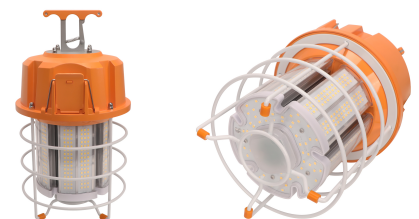

FEATURES:

- **LED TEMPORARY LIGHTING** - LED Portable Corncob Worklight Fixtures from Sunlite provide a temporary lighting solution for large areas. Ideal for use at construction sites, work sites, garages, outdoors, and temporary structures in lieu of installing permanent fixtures.
- **FIXTURE TO FIXTURE CONNECTION** - Multiple lights can be installed in a string with integrated daisy chain outlet. Each fixture has a standard 10 foot, 16AWG grounded cord and 6000V surge protection.
- **7,500 LUMEN OUTPUT** - Bright 7,500 lumen output (250 watt HID light equivalent) at 5000K super white color temperature. LEDs on the bottom of the fixture provide down light when used overhead. Long 50,000 hour life span.
- **VERSATILE LIGHTING SOLUTION** - Built-in carrying/hanging handle and non-slip rubber feet on the bottom of the cage for use as a standing fixture.
- **UL LISTED** - Durable steel and plastic body with protective cage with high-visibility orange colored canopy. UL Listed to damp location use and IP64 rated. For use with 120 volt electrical service. Fixture measures is 6.90 inches in diameter, 12.09 inches high.